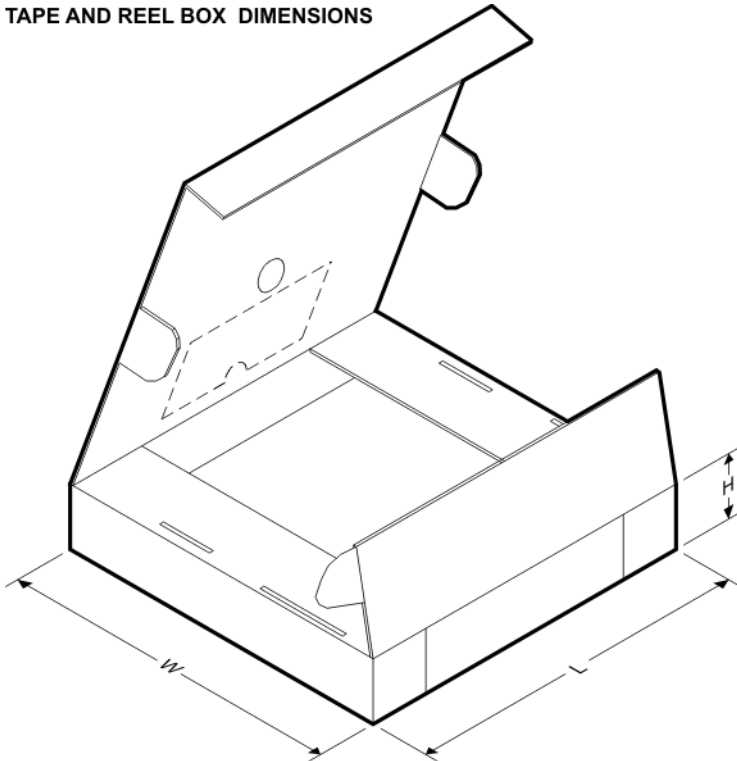

TAPE AND REEL BOX DIMENSIONS

*All dimensions are nominal

Device	Package Type	Package Drawing	Pins	SPQ	Length (mm)	Width (mm)	Height (mm)
TPS73001DBVR	SOT-23	DBV	6	3000	180.0	180.0	18.0
TPS73001DBVR	SOT-23	DBV	6	3000	200.0	183.0	25.0
TPS73001DBVT	SOT-23	DBV	6	250	180.0	180.0	18.0
TPS73018DBVR	SOT-23	DBV	5	3000	180.0	180.0	18.0
TPS73018DBVT	SOT-23	DBV	5	250	180.0	180.0	18.0
TPS73025DBVR	SOT-23	DBV	5	3000	180.0	180.0	18.0
TPS73025DBVT	SOT-23	DBV	5	250	180.0	180.0	18.0
TPS730285DBVR	SOT-23	DBV	5	3000	180.0	180.0	18.0
TPS730285DBVT	SOT-23	DBV	5	250	180.0	180.0	18.0
TPS73028DBVR	SOT-23	DBV	5	3000	180.0	180.0	18.0
TPS73028DBVT	SOT-23	DBV	5	250	180.0	180.0	18.0
TPS73030DBVR	SOT-23	DBV	5	3000	180.0	180.0	18.0
TPS73030DBVT	SOT-23	DBV	5	250	180.0	180.0	18.0
TPS73033DBVR	SOT-23	DBV	5	3000	180.0	180.0	18.0
TPS73033DBVT	SOT-23	DBV	5	250	180.0	180.0	18.0
TPS73047DBVR	SOT-23	DBV	5	3000	200.0	183.0	25.0
TPS73047DBVT	SOT-23	DBV	5	250	200.0	183.0	25.0